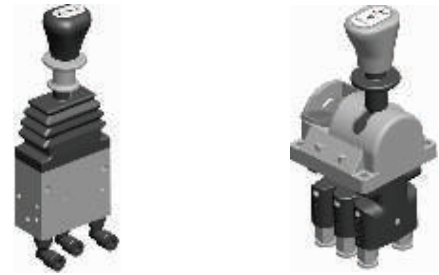

Hydraulic Elements

Power Take Off-PTO's

Coaxial and parallel axis for all major gear boxes

Power Packs

12 and 24 Volts with single and double acting operation

Hydraulic Tanks

- Seam welded
- Powder coated
- Foot/strap mounting
- Ranging from 10 to 250 litres

Hoses

Suction and pressure hoses -1/2 ,3/4 ,1,1-1/2, 1-3/4" sizes

Adaptors

Metric and BSP threads

Cabin Control Valve

FET-3 position and UBT-4 position air control valves

Knock Off Valve

Pneumatic stroke limiter

Body Lock

For front end tipper

Mounting Brackets

Casting bracket with non metallic & SG bushing

● **Wipro Infrastructure Engineering**

(T) +91 (80) 3929 2111
(F) +91 (80) 3929 4080
(E) winsales.india@wipro.com
(W) wiproinfra.com