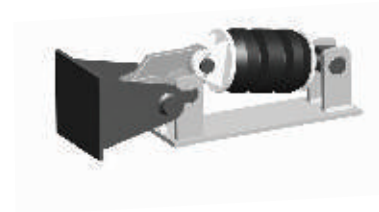

Hydraulic Elements

Power Take Off-PTO's

Coaxial and parallel axis for all major gear boxes

Power Packs

12 and 24 Volts with single and double acting operation

Hydraulic Tanks

- Seam welded
- Powder coated
- Foot/strap mounting
- Ranging from 10 to 250 litres

Hoses

Suction and pressure hoses -1/2 ,3/4 ,1,1-1/2, 1-3/4" sizes

Adaptors

Metric and BSP threads

Cabin Control Valve

FET-3 position and UBT-4 position air control valves

Knock Off Valve

Pneumatic stroke limiter

Body Lock

For front end tipper

Mounting Brackets

Casting bracket with non metallic & SG bushing

● **Wipro Infrastructure Engineering**

(T) +91 (80) 3929 2111
(F) +91 (80) 3929 4080
(E) winsales.india@wipro.com
(W) wiproinfra.com