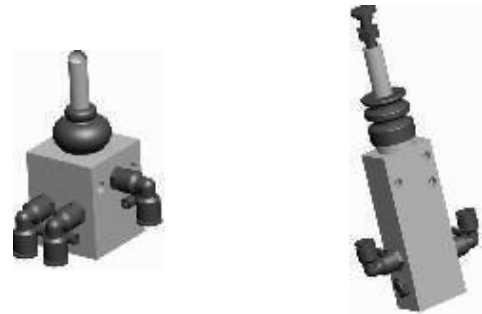

Hydraulic Elements

Power Take Off-PTO's

Coaxial and parallel axis for all major gear boxes

Power Packs

12 and 24 Volts with single and double acting operation

Hydraulic Tanks

- Seam welded
- Powder coated
- Foot/strap mounting
- Ranging from 10 to 250 litres

Hoses

Suction and pressure hoses -1/2 ,3/4 ,1,1-1/2, 1-3/4" sizes

Adaptors

Metric and BSP threads

Cabin Control Valve

FET-3 position and UBT-4 position air control valves

Knock Off Valve

Pneumatic stroke limiter

Body Lock

For front end tipper

Mounting Brackets

Casting bracket with non metallic & SG bushing

● **Wipro Infrastructure Engineering**

(T) +91 (80) 3929 2111
(F) +91 (80) 3929 4080
(E) winsales.india@wipro.com
(W) wiproinfra.com